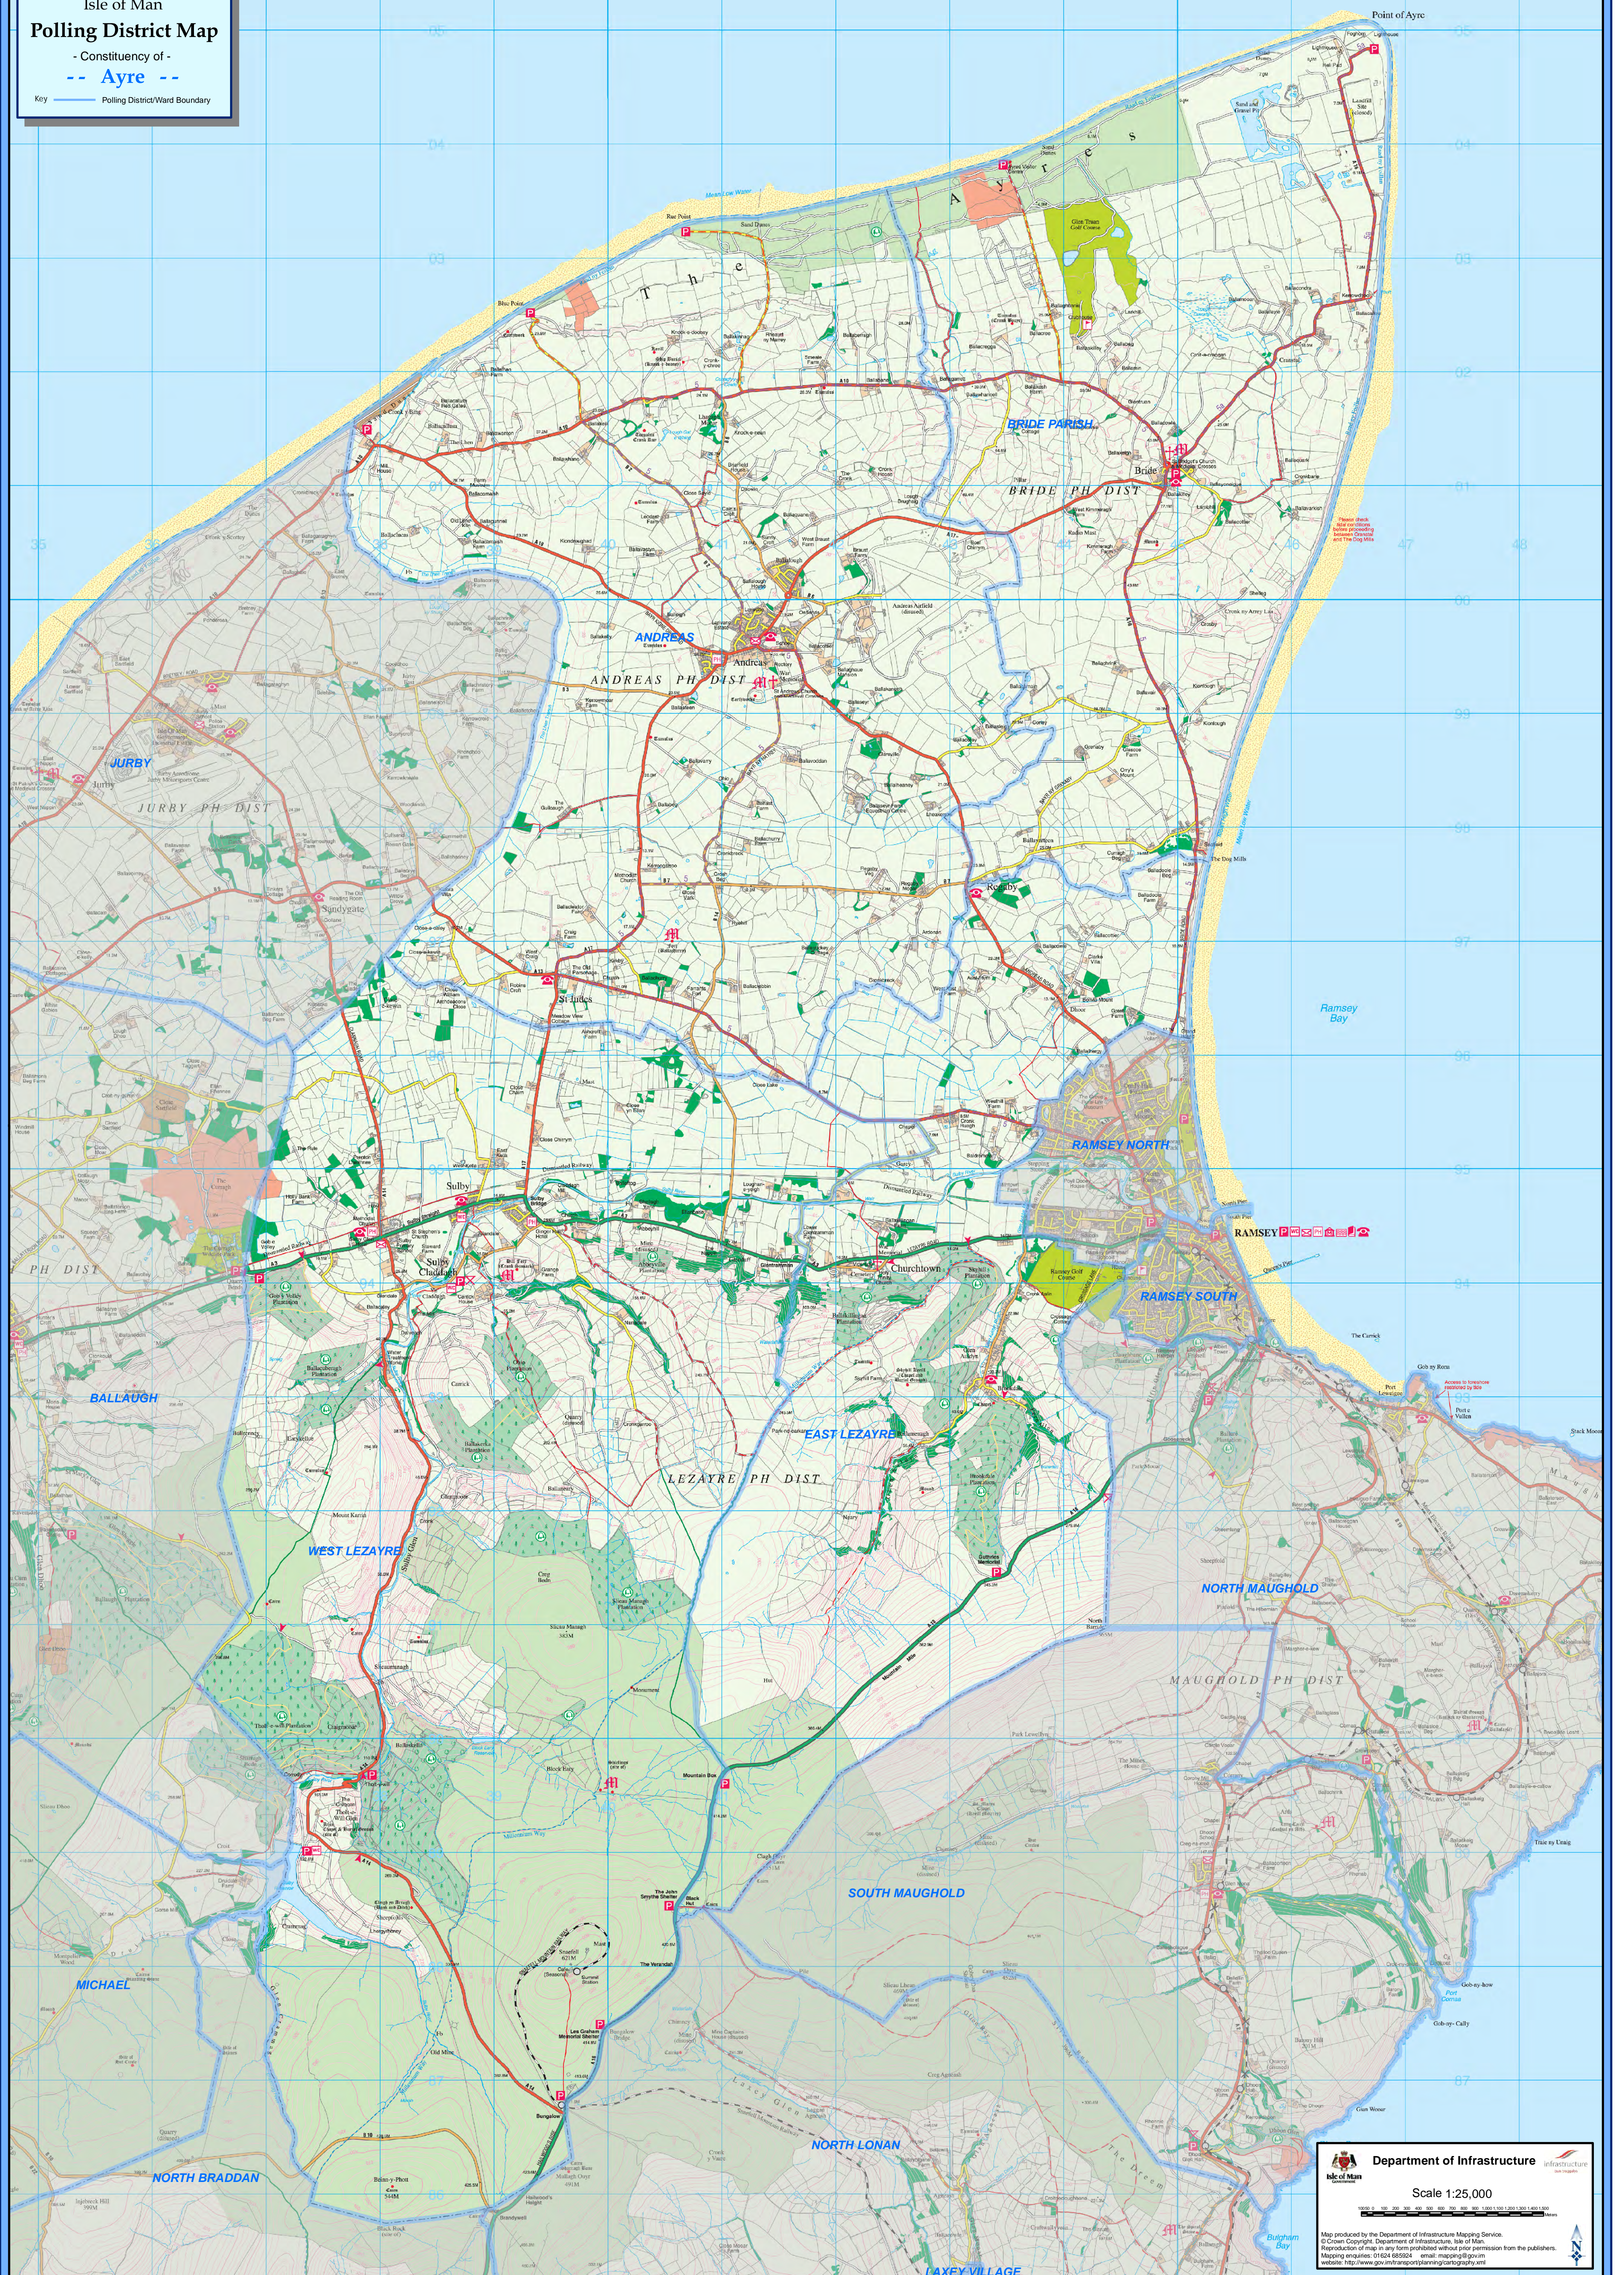

Isle of Man
Polling District Map
- Constituency of -
-- Ayre --

Key — Polling District/Ward Boundary

Department of Infrastructure
Scale 1:25,000
Map produced by the Department of Infrastructure Mapping Service.
© Crown Copyright, Department of Infrastructure, Isle of Man.
Reproduction of maps in any form prohibited without prior permission from the publishers.
Mapping enquiries: 01624 682626 email: mapinfo@gov.im
website: <http://www.gov.im/transport/planning/cartography.xml>