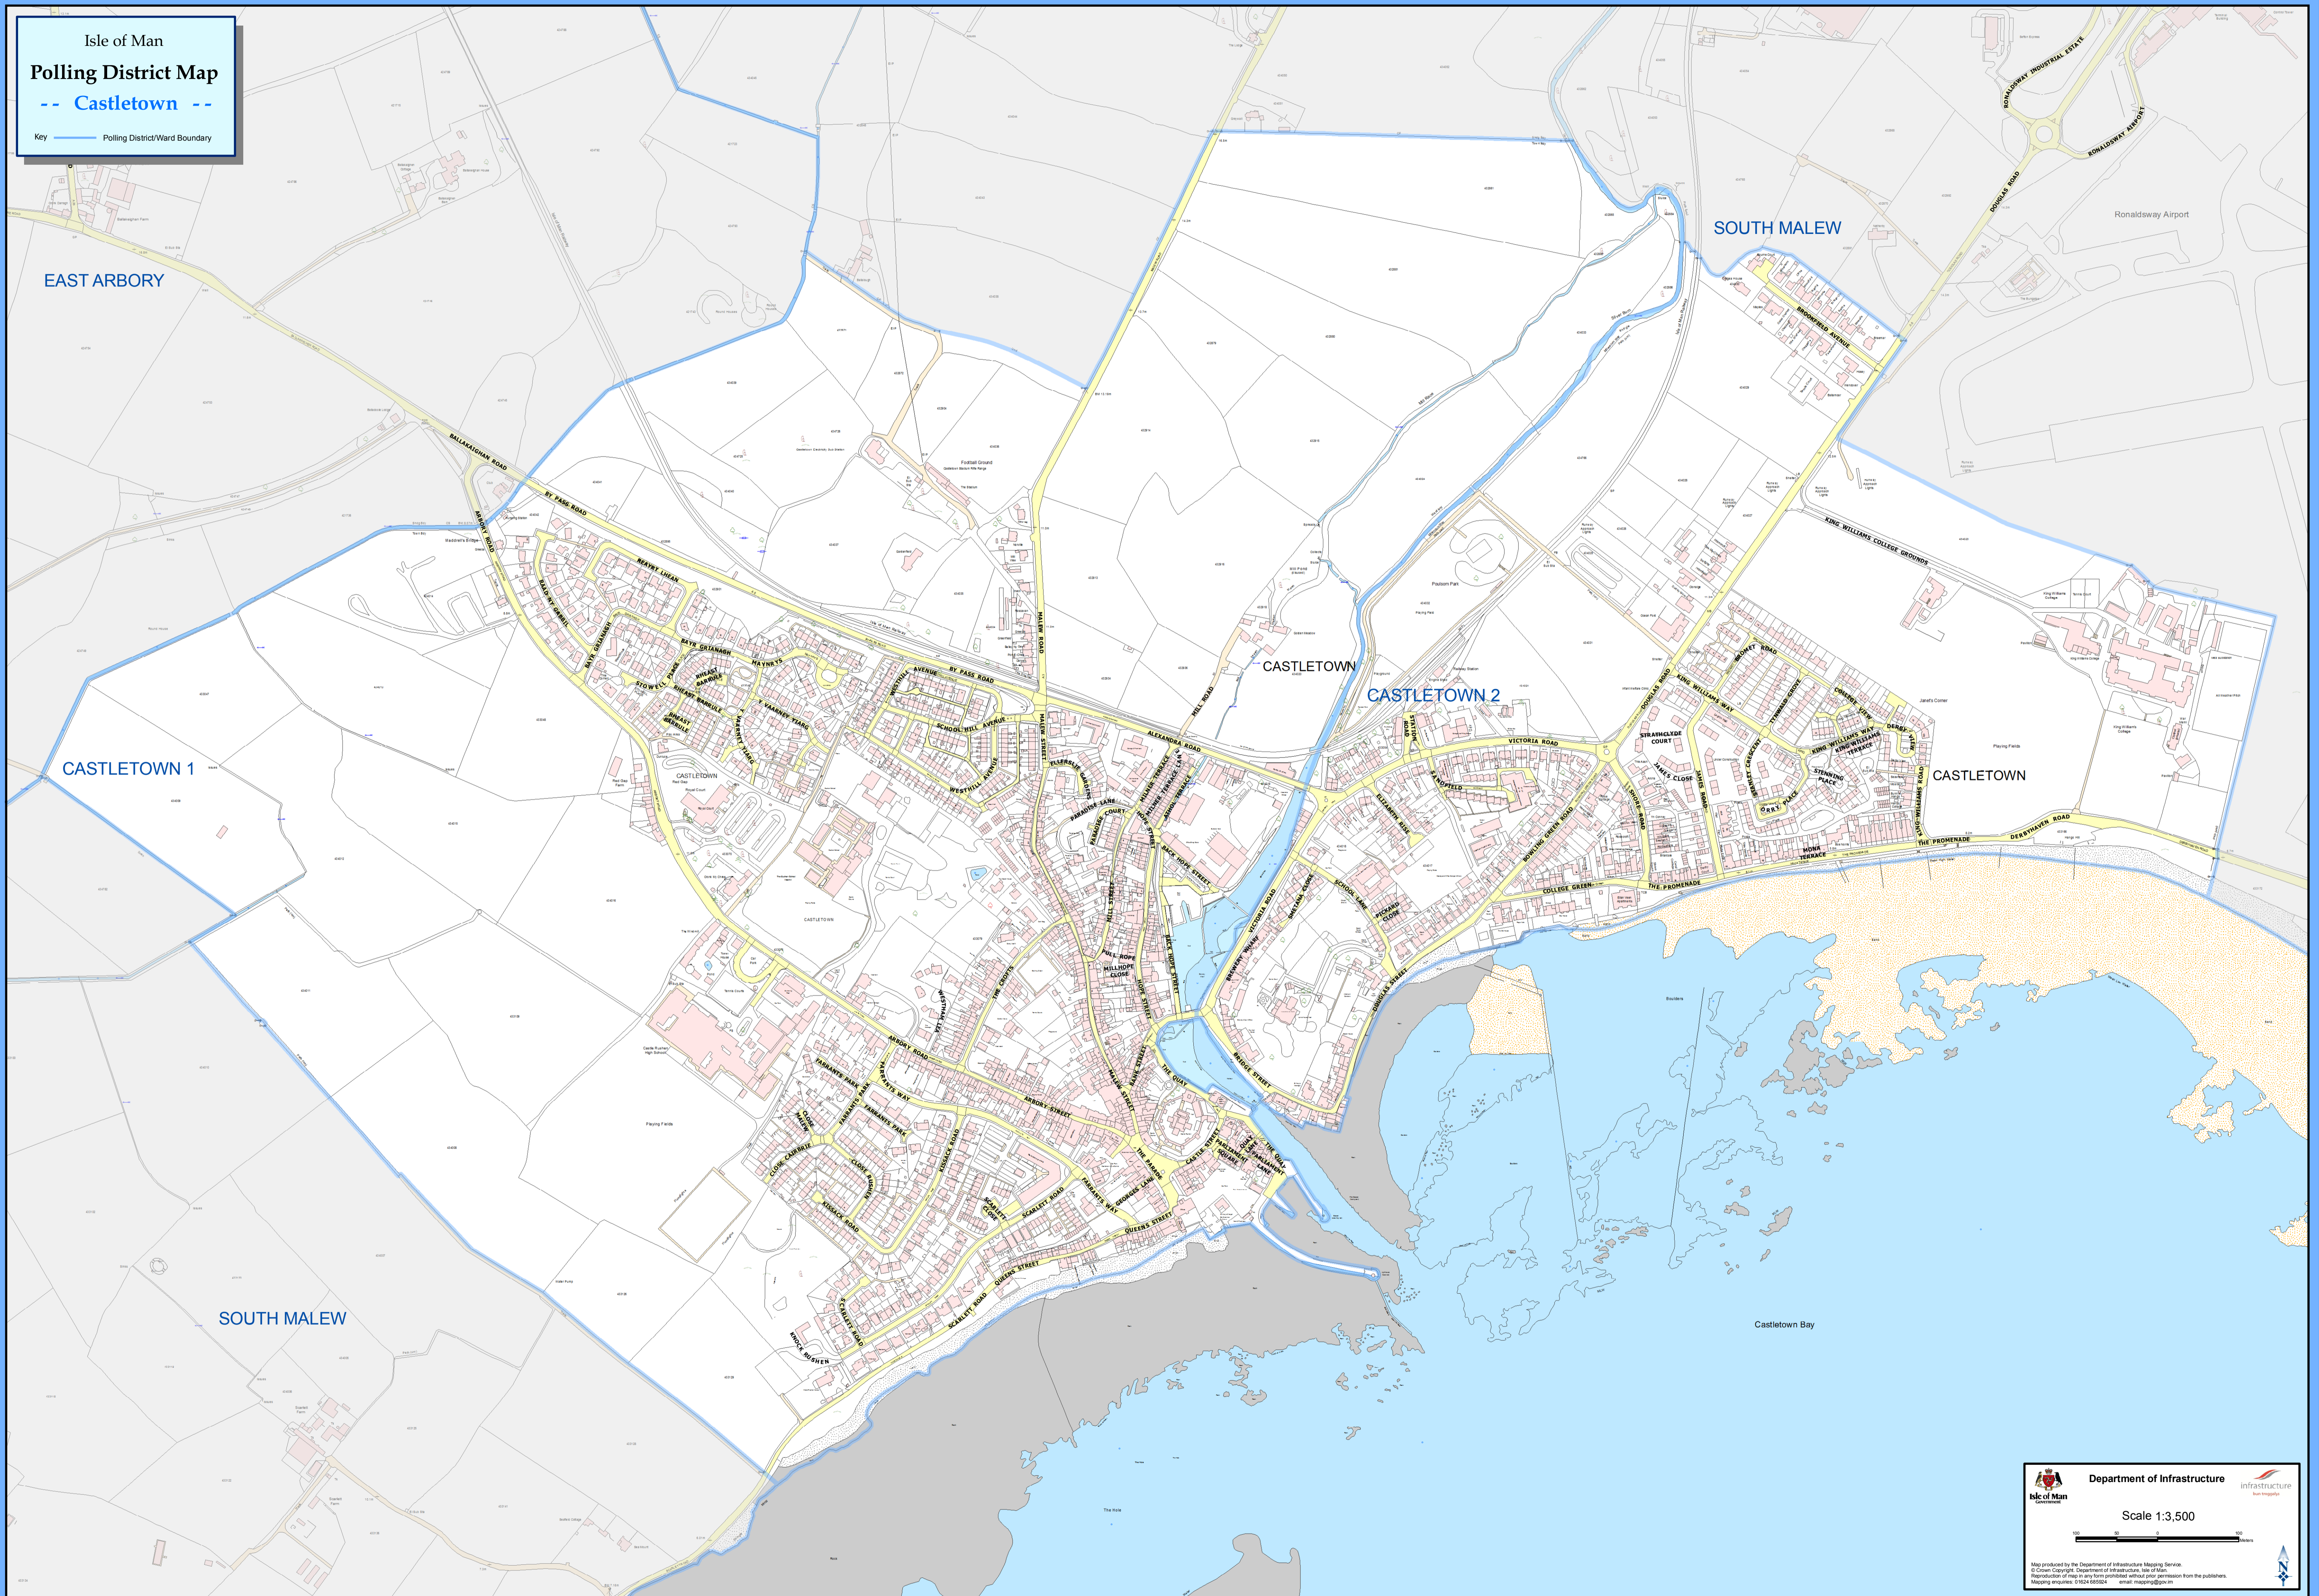

Isle of Man  
**Polling District Map**  
 -- Castletown --

Key — Polling District/Ward Boundary

Department of Infrastructure  
 Scale 1:3,500

Map produced by the Department of Infrastructure Mapping Service.  
 © Crown Copyright, Department of Infrastructure, Isle of Man.  
 Reproduction of this map in any form prohibited without prior permission from the publishers.  
 Mapping enquiries: 01624 662024 email: mapping@gov.im